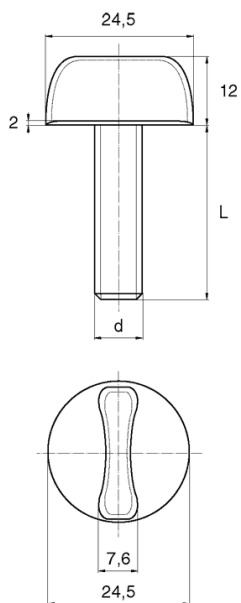

## BL-WSW - Wing Screws with Washer

**Details:**

- **Material: Nylon**
- **Colour: natural**

Symbol	Thread d	Thread length L	Material	Color	Standard pack
		[mm]			[szt./pcs]
BL-WSW-M10-65	M10	65	PA	natural	5000