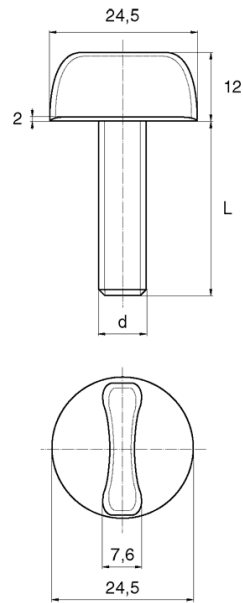

## BL-WSW - Wing Screws with Washer

**Details:**

- **Material: Nylon**
- **Colour: natural**

Symbol	Thread d	Thread length L	Material	Color	Standard pack
		[mm]			[szt./pcs]
BL-WSW-M10-45	M10	45	PA	natural	5000