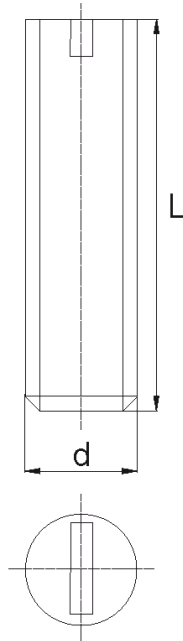

BL-WDR -

Details:

- **Material: Nylon**
- **Colour: natural**
- Materials: Nylon glass filled, PP, PE, PVDF, PC available on special order
- Other colours available on special order
- Most screws fully threaded up to 80 mm long
- Scrws with threads M14 to M24 are fully threaded

Symbol	Thread d	L	Material	Color	Standard pack
		[mm]			[szt./pcs]
BL-WDR-M8x60	M8	60	PA	natural	1000