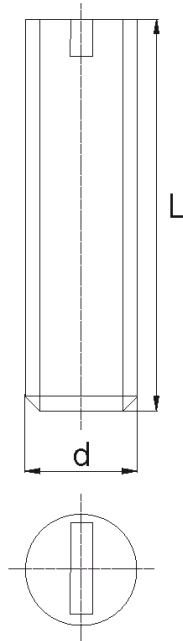

BL-WDR -

Details:

- **Material: Nylon**
- **Colour: natural**
- Materials: Nylon glass filled, PP, PE, PVDF, PC available on special order
- Other colours available on special order
- Most screws fully threaded up to 80 mm long
- Screws with threads M14 to M24 are fully threaded

Symbol	Thread d	L	Material	Color	Standard pack
		[mm]			[szt./pcs]
BL-WDR-M6x30	M6	30	PA	natural	1000