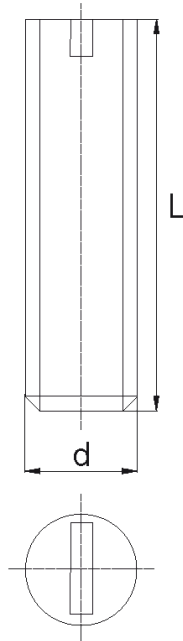

BL-WDR -

Details:

- **Material: Nylon**
- **Colour: natural**
- Materials: Nylon glass filled, PP, PE, PVDF, PC available on special order
- Other colours available on special order
- Most screws fully threaded up to 80 mm long
- Screws with threads M14 to M24 are fully threaded

Symbol	Thread d	L	Material	Color	Standard pack
		[mm]			[szt./pcs]
BL-WDR-M6x25	M6	25	PA	natural	1000