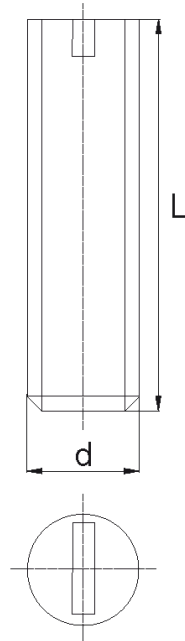

BL-WDR -

Details:

- **Material: Nylon**
- **Colour: natural**
- Materials: Nylon glass filled, PP, PE, PVDF, PC available on special order
- Other colours available on special order
- Most screws fully threaded up to 80 mm long
- Screws with threads M14 to M24 are fully threaded

Symbol	Thread d	L	Material	Color	Standard pack
		[mm]			[szt./pcs]
BL-WDR-M6x12	M6	12	PA	natural	1000