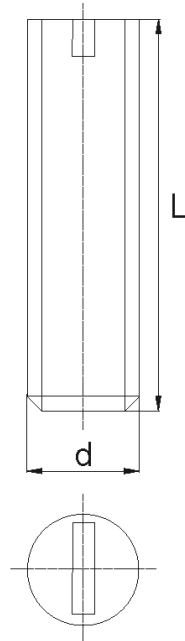

BL-WDR -

Details:

- **Material: Nylon**
- **Colour: natural**
- Materials: Nylon glass filled, PP, PE, PVDF, PC available on special order
- Other colours available on special order
- Most screws fully threaded up to 80 mm long
- Screws with threads M14 to M24 are fully threaded

Symbol	Thread d	L	Material	Color	Standard pack
		[mm]			[szt./pcs]
BL-WDR-M4x10	M4	10	PA	natural	1000