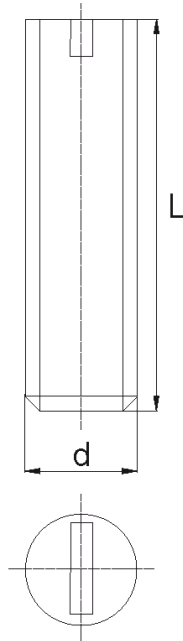

**BL-WDR -**

**Details:**

- **Material: Nylon**
- **Colour: natural**
- Materials: Nylon glass filled, PP, PE, PVDF, PC available on special order
- Other colours available on special order
- Most screws fully threaded up to 80 mm long
- Screws with threads M14 to M24 are fully threaded

Symbol	Thread d	L	Material	Color	Standard pack
		[mm]			[szt./pcs]
BL-WDR-M3x25	M3	25	PA	natural	1000