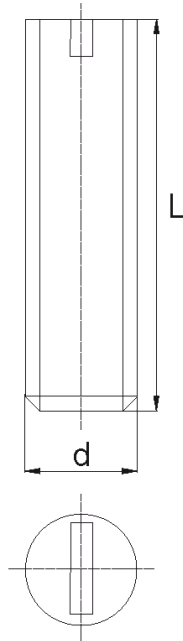

BL-WDR -

Details:

- **Material: Nylon**
- **Colour: natural**
- Materials: Nylon glass filled, PP, PE, PVDF, PC available on special order
- Other colours available on special order
- Most screws fully threaded up to 80 mm long
- Screws with threads M14 to M24 are fully threaded

Symbol	Thread d	L	Material	Color	Standard pack
		[mm]			[szt./pcs]
BL-WDR-M3x12	M3	12	PA	natural	1000