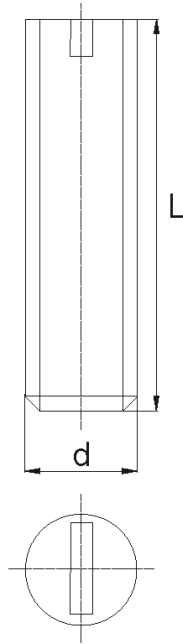

BL-WDR -

Details:

- **Material: Nylon**
- **Colour: natural**
- Materials: Nylon glass filled, PP, PE, PVDF, PC available on special order
- Other colours available on special order
- Most screws fully threaded up to 80 mm long
- Scrws with threads M14 to M24 are fully threaded

Symbol	Thread d	L	Material	Color	Standard pack
		[mm]			[szt./pcs]
BL-WDR-M24x130	M24	130	PA	natural	100