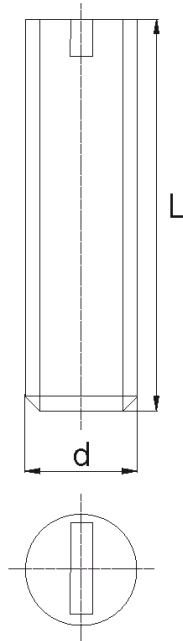

BL-WDR -

Details:

- **Material: Nylon**
- **Colour: natural**
- Materials: Nylon glass filled, PP, PE, PVDF, PC available on special order
- Other colours available on special order
- Most screws fully threaded up to 80 mm long
- Screws with threads M14 to M24 are fully threaded

Symbol	Thread d	L	Material	Color	Standard pack
		[mm]			[szt./pcs]
BL-WDR-M24x110	M24	110	PA	natural	100