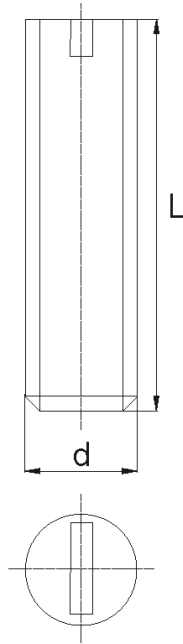

**BL-WDR -**

**Details:**

- **Material: Nylon**
- **Colour: natural**
- Materials: Nylon glass filled, PP, PE, PVDF, PC available on special order
- Other colours available on special order
- Most screws fully threaded up to 80 mm long
- Screws with threads M14 to M24 are fully threaded

Symbol	Thread d	L	Material	Color	Standard pack
		[mm]			[szt./pcs]
BL-WDR-M20x150	M20	150	PA	natural	100