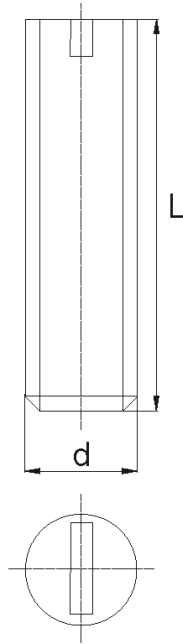

**BL-WDR -**

**Details:**

- **Material: Nylon**
- **Colour: natural**
- Materials: Nylon glass filled, PP, PE, PVDF, PC available on special order
- Other colours available on special order
- Most screws fully threaded up to 80 mm long
- Screws with threads M14 to M24 are fully threaded

Symbol	Thread d	L	Material	Color	Standard pack
		[mm]			[szt./pcs]
BL-WDR-M18x145	M18	145	PA	natural	100