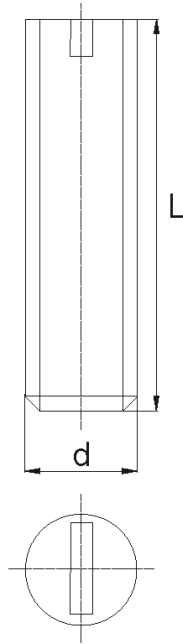

BL-WDR -

Details:

- **Material: Nylon**
- **Colour: natural**
- Materials: Nylon glass filled, PP, PE, PVDF, PC available on special order
- Other colours available on special order
- Most screws fully threaded up to 80 mm long
- Screws with threads M14 to M24 are fully threaded

Symbol	Thread d	L	Material	Color	Standard pack
		[mm]			[szt./pcs]
BL-WDR-M14x130	M14	130	PA	natural	100