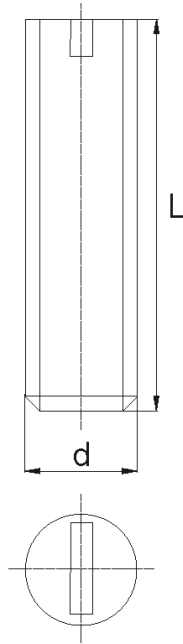

BL-WDR -

Details:

- **Material: Nylon**
- **Colour: natural**
- Materials: Nylon glass filled, PP, PE, PVDF, PC available on special order
- Other colours available on special order
- Most screws fully threaded up to 80 mm long
- Scrws with threads M14 to M24 are fully threaded

Symbol	Thread d	L	Material	Color	Standard pack
		[mm]			[szt./pcs]
BL-WDR-M12x16	M12	16	PA	natural	500