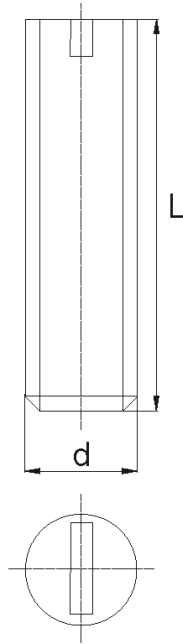

BL-WDR -

Details:

- **Material: Nylon**
- **Colour: natural**
- Materials: Nylon glass filled, PP, PE, PVDF, PC available on special order
- Other colours available on special order
- Most screws fully threaded up to 80 mm long
- Scrws with threads M14 to M24 are fully threaded

Symbol	Thread d	L	Material	Color	Standard pack
		[mm]			[szt./pcs]
BL-WDR-M10x45	M10	45	PA	natural	1000