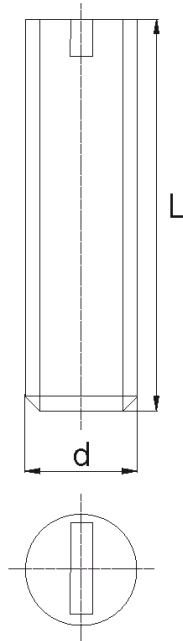

BL-WDR -

Details:

- **Material: Nylon**
- **Colour: natural**
- Materials: Nylon glass filled, PP, PE, PVDF, PC available on special order
- Other colours available on special order
- Most screws fully threaded up to 80 mm long
- Screws with threads M14 to M24 are fully threaded

Symbol	Thread d	L	Material	Color	Standard pack
		[mm]			[szt./pcs]
BL-WDR-M10x35	M10	35	PA	natural	1000