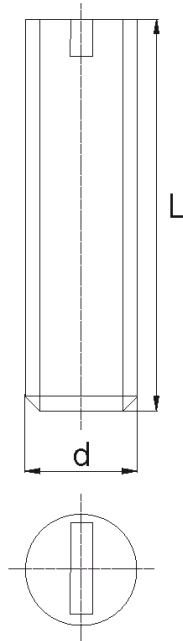

BL-WDR -

Details:

- **Material: Nylon**
- **Colour: natural**
- Materials: Nylon glass filled, PP, PE, PVDF, PC available on special order
- Other colours available on special order
- Most screws fully threaded up to 80 mm long
- Screws with threads M14 to M24 are fully threaded

Symbol	Thread d	L	Material	Color	Standard pack
		[mm]			[szt./pcs]
BL-WDR-M10x16	M10	16	PA	natural	1000