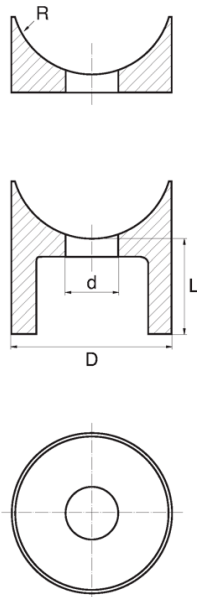

BL-TUSI - Saddle spacers

Details:

- **Material: Nylon**
- **Colour: black**
- Materials: PE, PP, POM available on special order
- Other colours available on special order
- Standard pack: 5000 pcs

Symbol	Thread	Int. diameter d	Ext. diameter D	Height L	R	Material	Color
		[mm]	[mm]	[mm]	[mm]		
BL-TUSI-M6-105-200	M6	6.5	20	20	10.5	PA 66	black