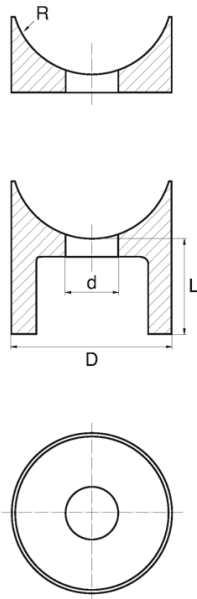

BL-TUSI - Saddle spacers

Details:

- **Material: Nylon**
- **Colour: black**
- Materials: PE, PP, POM available on special order
- Other colours available on special order
- Standard pack: 5000 pcs

Symbol	Thread	Int. diameter d	Ext. diameter D	Height L	R	Material	Color
		[mm]	[mm]	[mm]	[mm]		
BL-TUSI-M6-105-150	M6	6.5	20	15	10.5	PA 66	black