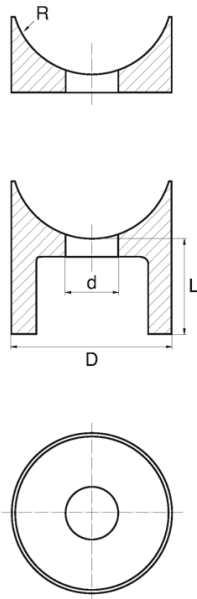

BL-TUSI - Saddle spacers

Details:

- **Material: Nylon**
- **Colour: black**
- Materials: PE, PP, POM available on special order
- Other colours available on special order
- Standard pack: 5000 pcs

Symbol	Thread	Int. diameter d	Ext. diameter D	Height L	R	Material	Color
		[mm]	[mm]	[mm]	[mm]		
BL-TUSI-M6-105-110	M6	6.5	20	11	10.5	PA 66	black