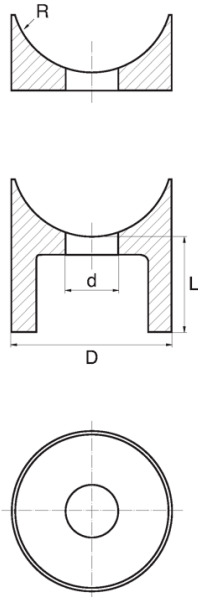

BL-TUSI - Saddle spacers

Details:

- **Material: Nylon**
- **Colour: black**
- Materials: PE, PP, POM available on special order
- Other colours available on special order
- Standard pack: 5000 pcs

Symbol	Thread	Int. diameter d	Ext. diameter D	Height L	R	Material	Color
		[mm]	[mm]	[mm]	[mm]		
BL-TUSI-M6-105-090	M6	6.5	20	9	10.5	PA 66	black