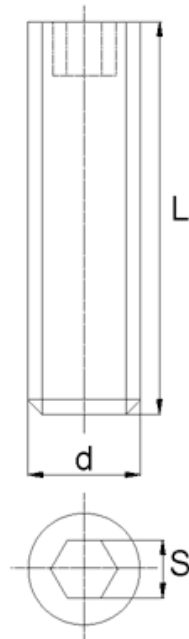

BL-TGHEX - Hex socket grub screws DIN 913

Details:

- **Material: Nylon**
- **Colour: natural**
- Other materials, colours and sizes available on special order

Symbol	Thread d	L	Wrench size S	Material	Color	Standard pack
		[mm]	[mm]			[szt./pcs]
BL-TGHEX-M6-006	M6	6	3	PA	natural	1000