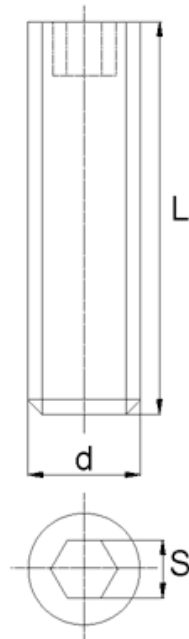

BL-TGHEX - Hex socket grub screws DIN 913

Details:

- **Material: Nylon**
- **Colour: natural**
- Other materials, colours and sizes available on special order

Symbol	Thread d	L	Wrench size S	Material	Color	Standard pack
		[mm]	[mm]			[szt./pcs]
BL-TGHEX-M4-020	M4	20	2	PA	natural	1000