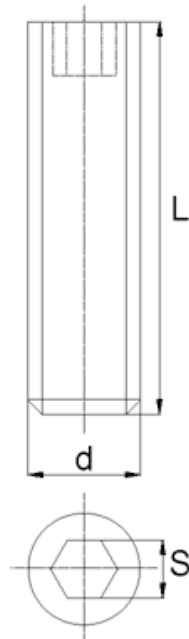

BL-TGHEX - Hex socket grub screws DIN 913

Details:

- **Material: Nylon**
- **Colour: natural**
- Other materials, colours and sizes available on special order

Symbol	Thread d	L	Wrench size S	Material	Color	Standard pack
		[mm]	[mm]			[szt./pcs]
BL-TGHEX-M18-135	M18	135	10	PA	natural	100