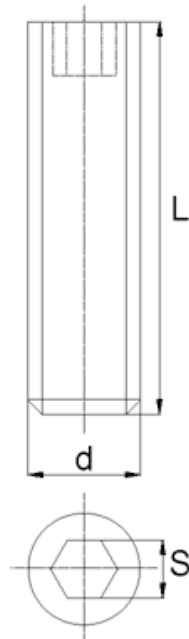

BL-TGHEX - Hex socket grub screws DIN 913

Details:

- **Material: Nylon**
- **Colour: natural**
- Other materials, colours and sizes available on special order

Symbol	Thread d	L	Wrench size S	Material	Color	Standard pack
		[mm]	[mm]			[szt./pcs]
BL-TGHEX-M16-110	M16	110	8	PA	natural	100