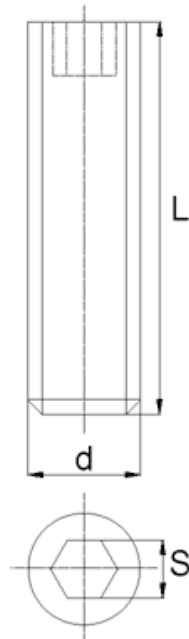

## BL-TGHEX - Hex socket grub screws DIN 913

**Details:**

- **Material: Nylon**
- **Colour: natural**
- Other materials, colours and sizes available on special order

Symbol	Thread d	L	Wrench size S	Material	Color	Standard pack
		[mm]	[mm]			[szt./pcs]
BL-TGHEX-M14-100	M14	100	6	PA	natural	100