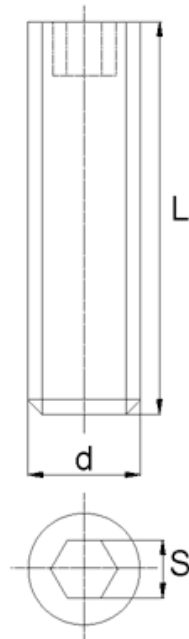

BL-TGHEX - Hex socket grub screws DIN 913

Details:

- **Material: Nylon**
- **Colour: natural**
- Other materials, colours and sizes available on special order

Symbol	Thread d	L	Wrench size S	Material	Color	Standard pack
		[mm]	[mm]			[szt./pcs]
BL-TGHEX-M14-030	M14	30	6	PA	natural	100