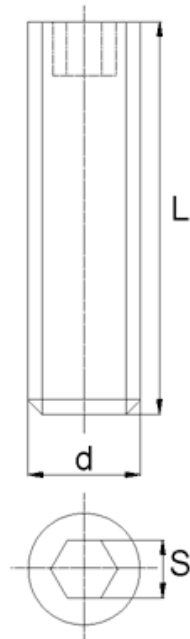

BL-TGHEX - Hex socket grub screws DIN 913

Details:

- **Material: Nylon**
- **Colour: natural**
- Other materials, colours and sizes available on special order

Symbol	Thread d	L	Wrench size S	Material	Color	Standard pack
		[mm]	[mm]			[szt./pcs]
BL-TGHEX-M14-020	M14	20	6	PA	natural	100