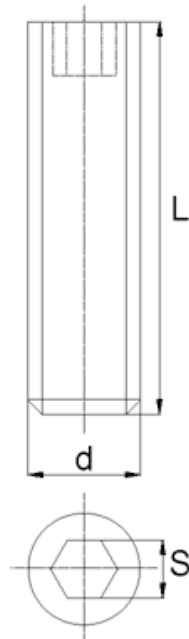

BL-TGHEX - Hex socket grub screws DIN 913

Details:

- **Material: Nylon**
- **Colour: natural**
- Other materials, colours and sizes available on special order

Symbol	Thread d	L	Wrench size S	Material	Color	Standard pack
		[mm]	[mm]			[szt./pcs]
BL-TGHEX-M12-070	M12	70	6	PA	natural	500