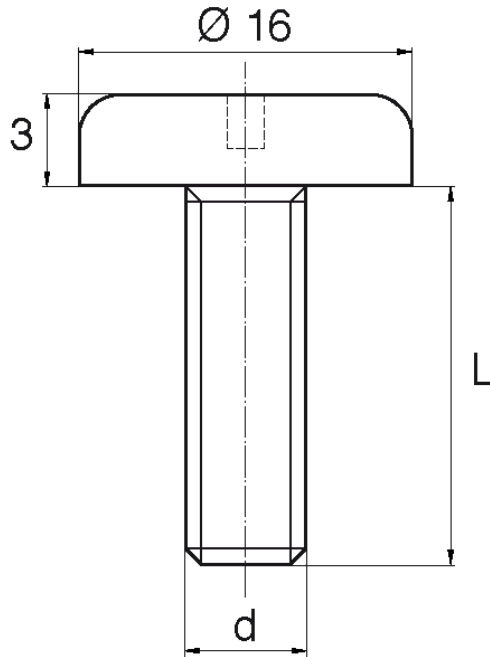

BL-SSL - Plastic screws with slotted wide head

Details:

- **Material: Nylon**
- **Colour: natural**
- Other materials, colours and sizes available on special order
- Lengths 15 and 17 mm have a 5.0 mm non-threaded part under the head.
- The dimension M4x30 has a 5 mm non-threaded part under the head
- Most screws fully threaded up to 80 mm long.

Symbol	Thread d	L	Head diameter	Head height	Material	Color	Standard pack
		[mm]	[mm]	[mm]			[szt./pcs]
BL-SSL-M8-120	M8	120	16	3	PA	natural	1000