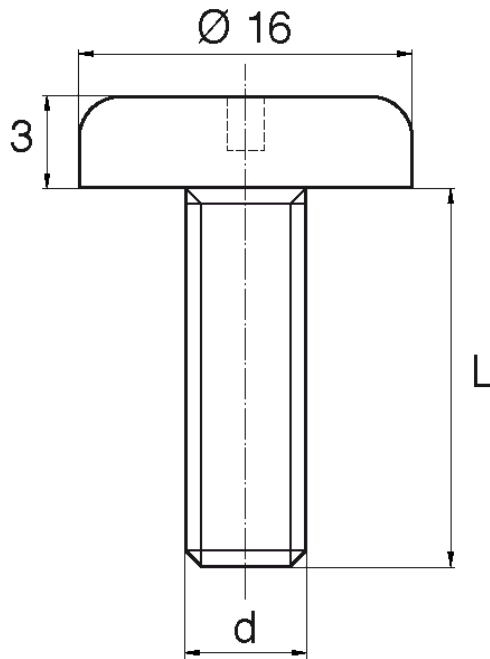

**BL-SSL - Plastic screws with slotted wide head**

**Details:**

- **Material: Nylon**
- **Colour: natural**
- Other materials, colours and sizes available on special order
- Lengths 15 and 17 mm have a 5.0 mm non-threaded part under the head.
- The dimension M4x30 has a 5 mm non-threaded part under the head
- Most screws fully threaded up to 80 mm long.

Symbol	Thread d	L	Head diameter	Head height	Material	Color	Standard pack
		[mm]	[mm]	[mm]			[szt./pcs]
BL-SSL-M8-095	M8	95	16	3	PA	natural	1000