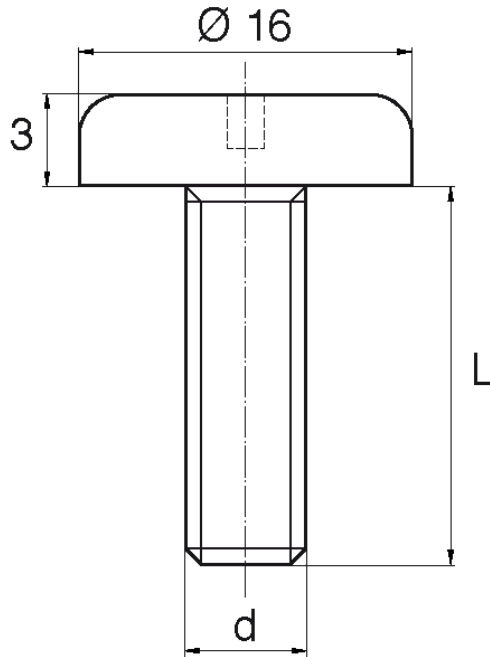

BL-SSL - Plastic screws with slotted wide head

Details:

- **Material: Nylon**
- **Colour: natural**
- Other materials, colours and sizes available on special order
- Lengths 15 and 17 mm have a 5.0 mm non-threaded part under the head.
- The dimension M4x30 has a 5 mm non-threaded part under the head
- Most screws fully threaded up to 80 mm long.

Symbol	Thread d	L	Head diameter	Head height	Material	Color	Standard pack
		[mm]	[mm]	[mm]			[szt./pcs]
BL-SSL-M6-060	M6	60	16	3	PA	natural	1000