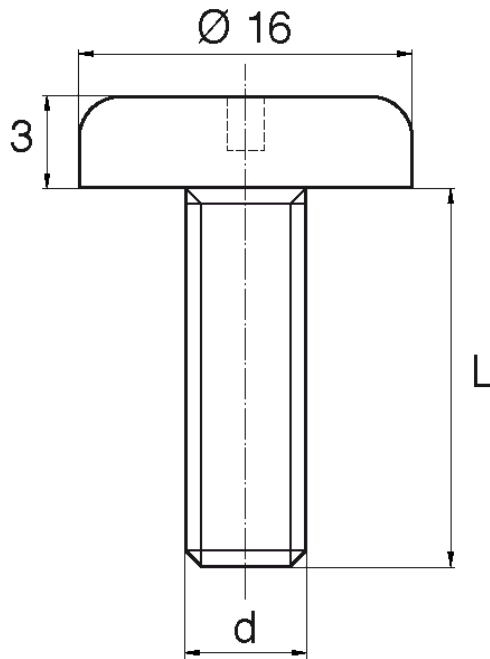

BL-SSL - Plastic screws with slotted wide head

Details:

- **Material: Nylon**
- **Colour: natural**
- Other materials, colours and sizes available on special order
- Lengths 15 and 17 mm have a 5.0 mm non-threaded part under the head.
- The dimension M4x30 has a 5 mm non-threaded part under the head
- Most screws fully threaded up to 80 mm long.

Symbol	Thread d	L	Head diameter	Head height	Material	Color	Standard pack
		[mm]	[mm]	[mm]			[szt./pcs]
BL-SSL-M10-130	M10	130	16	3	PA	natural	1000