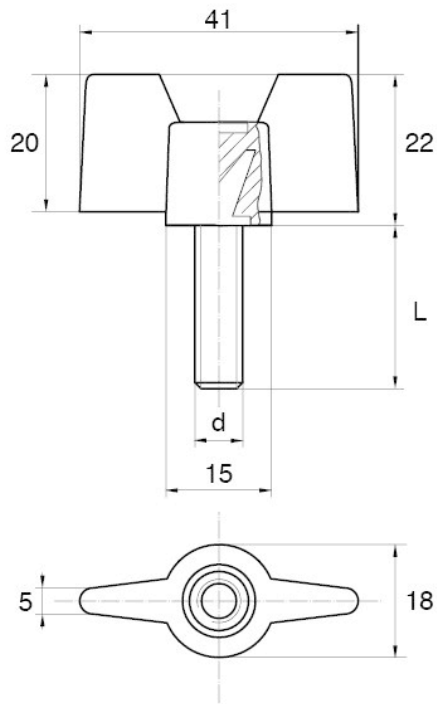

BL-SMM60 - Wing screws

Details:

- **Handle material:** Nylon
- **Stud material:** Zinc-plated steel; Stainless steel or brass available on special order
- **Handle colour:** black; other colours available on special order
- Other lengths available on special order

Symbol	Ext. thread d	Ext. thread length L	Standard pack
		[mm]	[szt./pcs]
BL-SMM60-M8-50	M8	50	5000