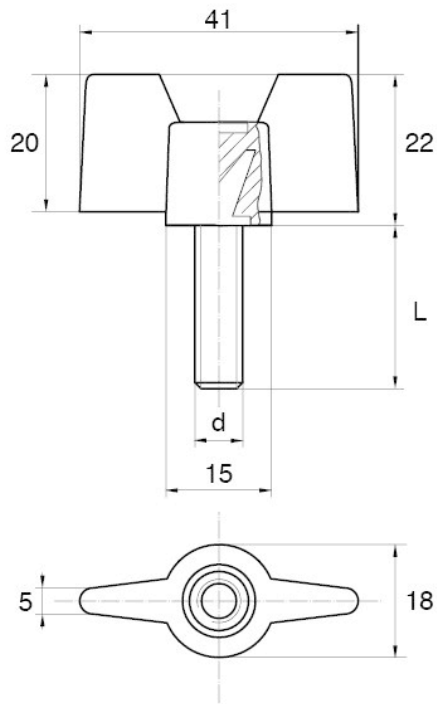

BL-SMM60 - Wing screws

Details:

- **Handle material:** Nylon
- **Stud material:** Zinc-plated steel; Stainless steel or brass available on special order
- **Handle colour:** black; other colours available on special order
- Other lengths available on special order

Symbol	Ext. thread d	Ext. thread length L	Standard pack
		[mm]	[szt./pcs]
BL-SMM60-M8-45	M8	45	5000