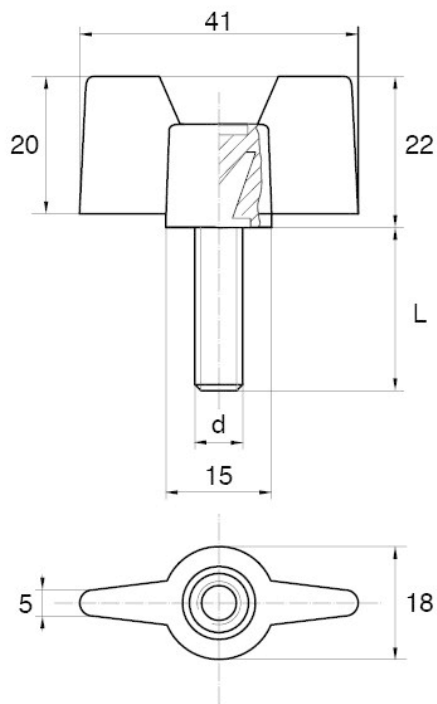

BL-SMM60 - Wing screws

Details:

- **Handle material:** Nylon
- **Stud material:** Zinc-plated steel; Stainless steel or brass available on special order
- **Handle colour:** black; other colours available on special order
- Other lengths available on special order

Symbol	Ext. thread d	Ext. thread length L	Standard pack
		[mm]	[szt./pcs]
BL-SMM60-M8-40	M8	40	5000