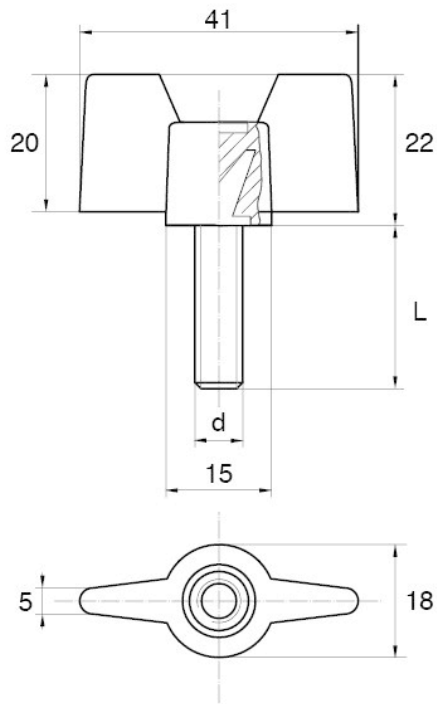

**BL-SMM60 - Wing screws**

Details:

- **Handle material:** Nylon
- **Stud material:** Zinc-plated steel; Stainless steel or brass available on special order
- **Handle colour:** black; other colours available on special order
- Other lengths available on special order

Symbol	Ext. thread d	Ext. thread length L	Standard pack
		[mm]	[szt./pcs]
BL-SMM60-M8-35	M8	35	5000