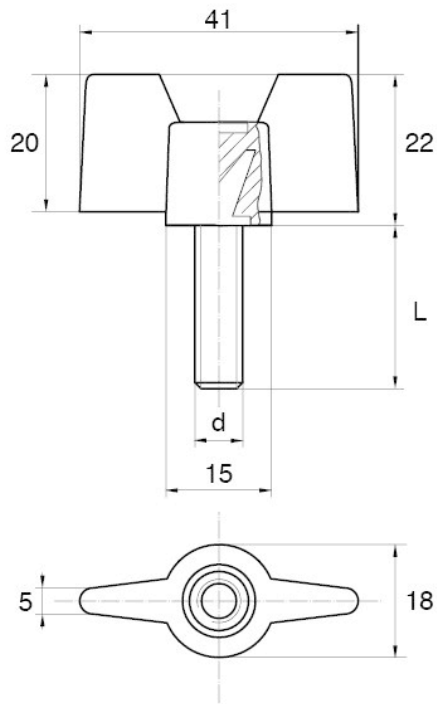

BL-SMM60 - Wing screws

Details:

- **Handle material:** Nylon
- **Stud material:** Zinc-plated steel; Stainless steel or brass available on special order
- **Handle colour:** black; other colours available on special order
- Other lengths available on special order

Symbol	Ext. thread d	Ext. thread length L	Standard pack
		[mm]	[szt./pcs]
BL-SMM60-M8-30	M8	30	5000