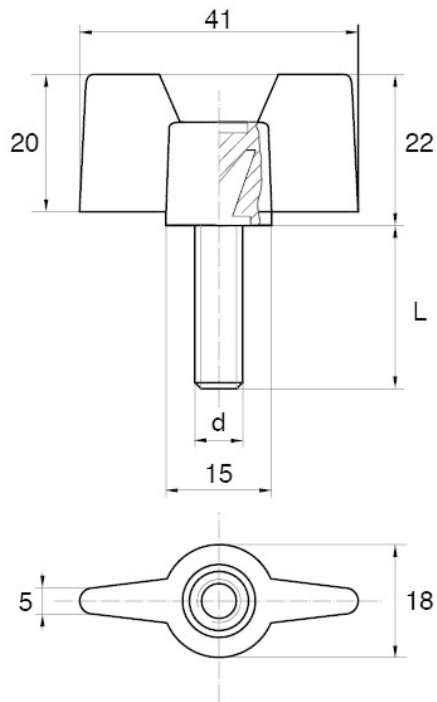

BL-SMM60 - Wing screws

Details:

- **Handle material:** Nylon
- **Stud material:** Zinc-plated steel; Stainless steel or brass available on special order
- **Handle colour:** black; other colours available on special order
- Other lengths available on special order

Symbol	Ext. thread d	Ext. thread length L	Standard pack
		[mm]	[szt./pcs]
BL-SMM60-M8-25	M8	25	5000