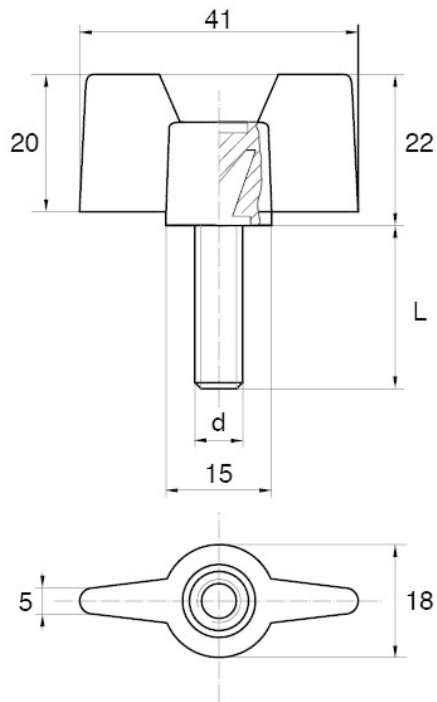

BL-SMM60 - Wing screws

Details:

- **Handle material:** Nylon
- **Stud material:** Zinc-plated steel; Stainless steel or brass available on special order
- **Handle colour:** black; other colours available on special order
- Other lengths available on special order

Symbol	Ext. thread d	Ext. thread length L	Standard pack
		[mm]	[szt./pcs]
BL-SMM60-M8-20	M8	20	5000