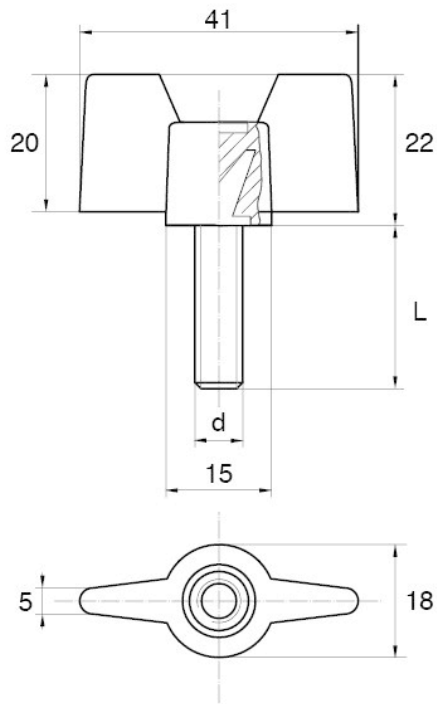

BL-SMM60 - Wing screws

Details:

- **Handle material:** Nylon
- **Stud material:** Zinc-plated steel; Stainless steel or brass available on special order
- **Handle colour:** black; other colours available on special order
- Other lengths available on special order

Symbol	Ext. thread d	Ext. thread length L	Standard pack
		[mm]	[szt./pcs]
BL-SMM60-M8-16	M8	16	5000