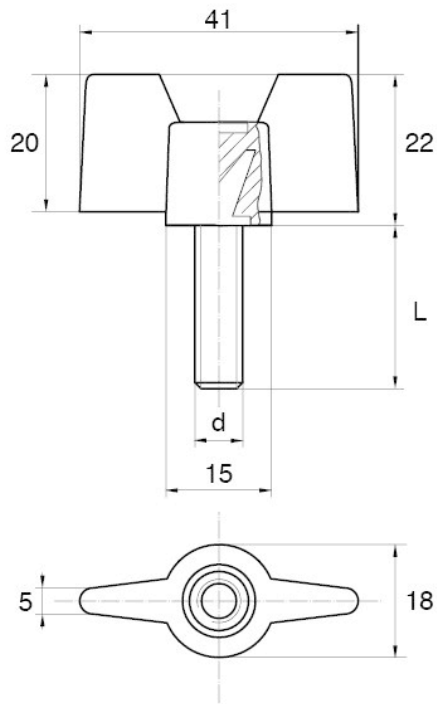

BL-SMM60 - Wing screws

Details:

- **Handle material:** Nylon
- **Stud material:** Zinc-plated steel; Stainless steel or brass available on special order
- **Handle colour:** black; other colours available on special order
- Other lengths available on special order

Symbol	Ext. thread d	Ext. thread length L	Standard pack
		[mm]	[szt./pcs]
BL-SMM60-M6-50	M6	50	5000