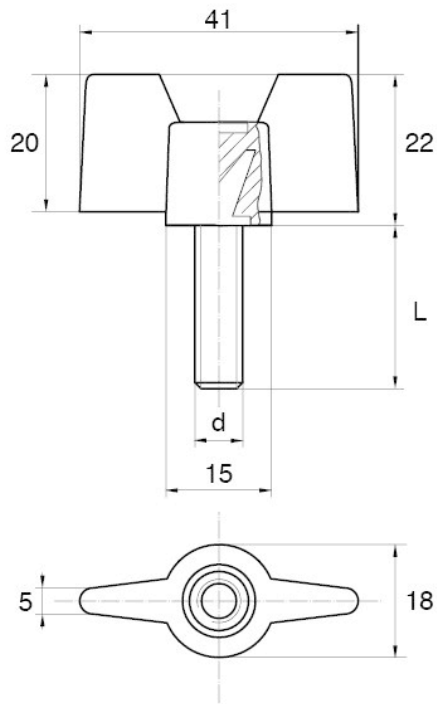

BL-SMM60 - Wing screws

Details:

- **Handle material:** Nylon
- **Stud material:** Zinc-plated steel; Stainless steel or brass available on special order
- **Handle colour:** black; other colours available on special order
- Other lengths available on special order

Symbol	Ext. thread d	Ext. thread length L	Standard pack
		[mm]	[szt./pcs]
BL-SMM60-M6-40	M6	40	5000