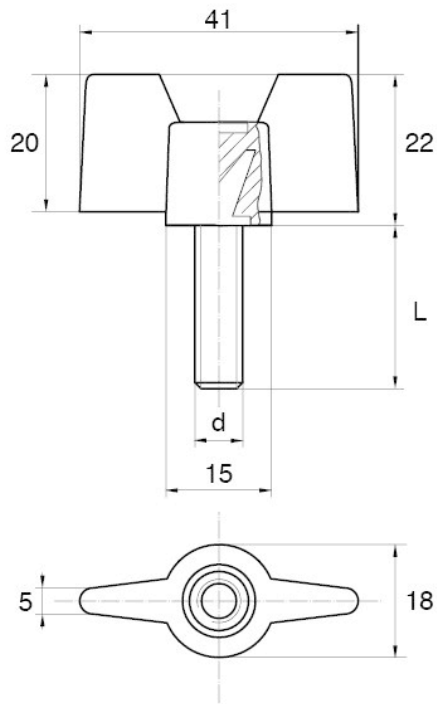

BL-SMM60 - Wing screws

Details:

- **Handle material:** Nylon
- **Stud material:** Zinc-plated steel; Stainless steel or brass available on special order
- **Handle colour:** black; other colours available on special order
- Other lengths available on special order

Symbol	Ext. thread d	Ext. thread length L	Standard pack
		[mm]	[szt./pcs]
BL-SMM60-M6-35	M6	35	5000