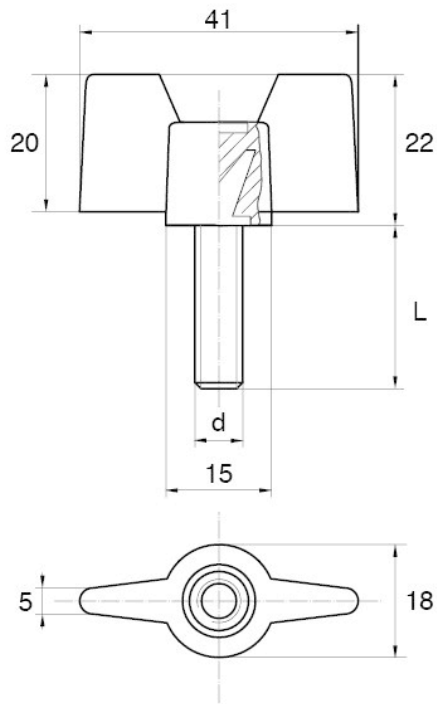

**BL-SMM60 - Wing screws**

**Details:**

- **Handle material:** Nylon
- **Stud material:** Zinc-plated steel; Stainless steel or brass available on special order
- **Handle colour:** black; other colours available on special order
- Other lengths available on special order

Symbol	Ext. thread d	Ext. thread length L	Standard pack
		[mm]	[szt./pcs]
BL-SMM60-M6-30	M6	30	5000