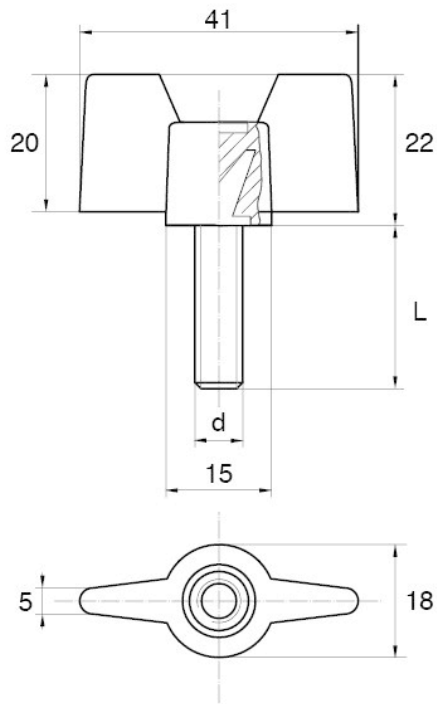

BL-SMM60 - Wing screws

Details:

- **Handle material:** Nylon
- **Stud material:** Zinc-plated steel; Stainless steel or brass available on special order
- **Handle colour:** black; other colours available on special order
- Other lengths available on special order

Symbol	Ext. thread d	Ext. thread length L	Standard pack
		[mm]	[szt./pcs]
BL-SMM60-M6-25	M6	25	5000