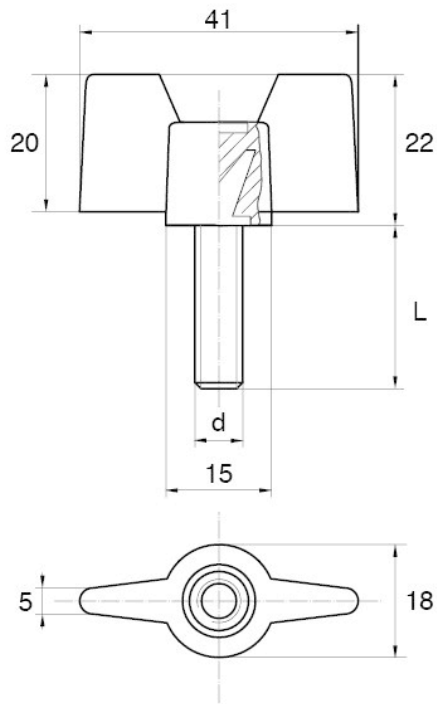

BL-SMM60 - Wing screws

Details:

- **Handle material:** Nylon
- **Stud material:** Zinc-plated steel; Stainless steel or brass available on special order
- **Handle colour:** black; other colours available on special order
- Other lengths available on special order

Symbol	Ext. thread d	Ext. thread length L	Standard pack
		[mm]	[szt./pcs]
BL-SMM60-M6-20	M6	20	5000