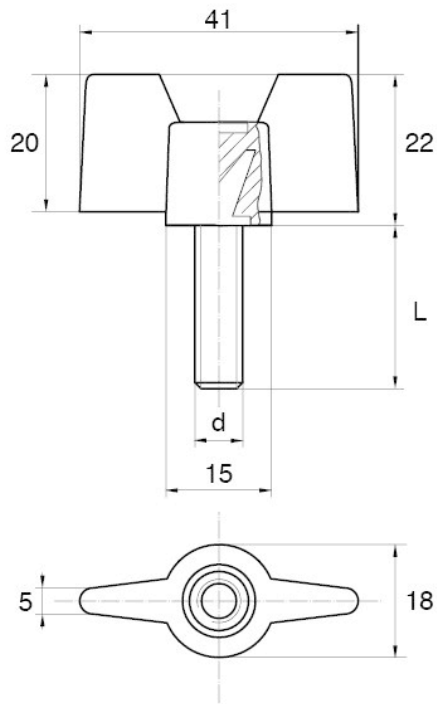

BL-SMM60 - Wing screws

Details:

- **Handle material:** Nylon
- **Stud material:** Zinc-plated steel; Stainless steel or brass available on special order
- **Handle colour:** black; other colours available on special order
- Other lengths available on special order

Symbol	Ext. thread d	Ext. thread length L	Standard pack
		[mm]	[szt./pcs]
BL-SMM60-M6-16	M6	16	5000