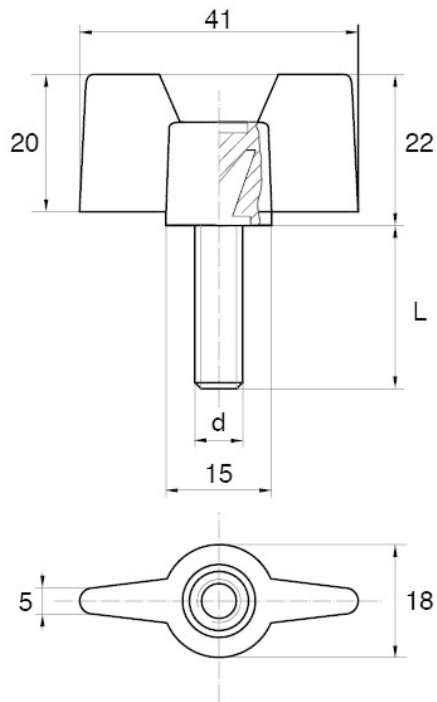

**BL-SMM60 - Wing screws**

Details:

- **Handle material:** Nylon
- **Stud material:** Zinc-plated steel; Stainless steel or brass available on special order
- **Handle colour:** black; other colours available on special order
- Other lengths available on special order

Symbol	Ext. thread d	Ext. thread length L	Standard pack
		[mm]	[szt./pcs]
BL-SMM60-M6-12	M6	12	5000